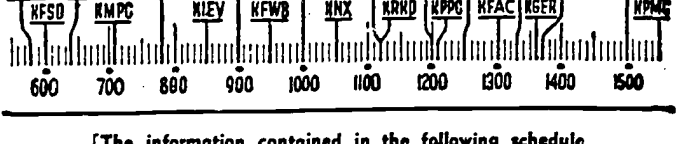

YOUR Radio TODAY

[The information contained in the following schedule is furnished by the stations broadcasting the programs.]

CHURCH SERVICES

7:15 A.M.
 KRKD—Rev. Squires, 7:30.

7:45 A.M.
 KNX—Voice of Pulpit.
 KFOX—Rev. Van Derlinde.